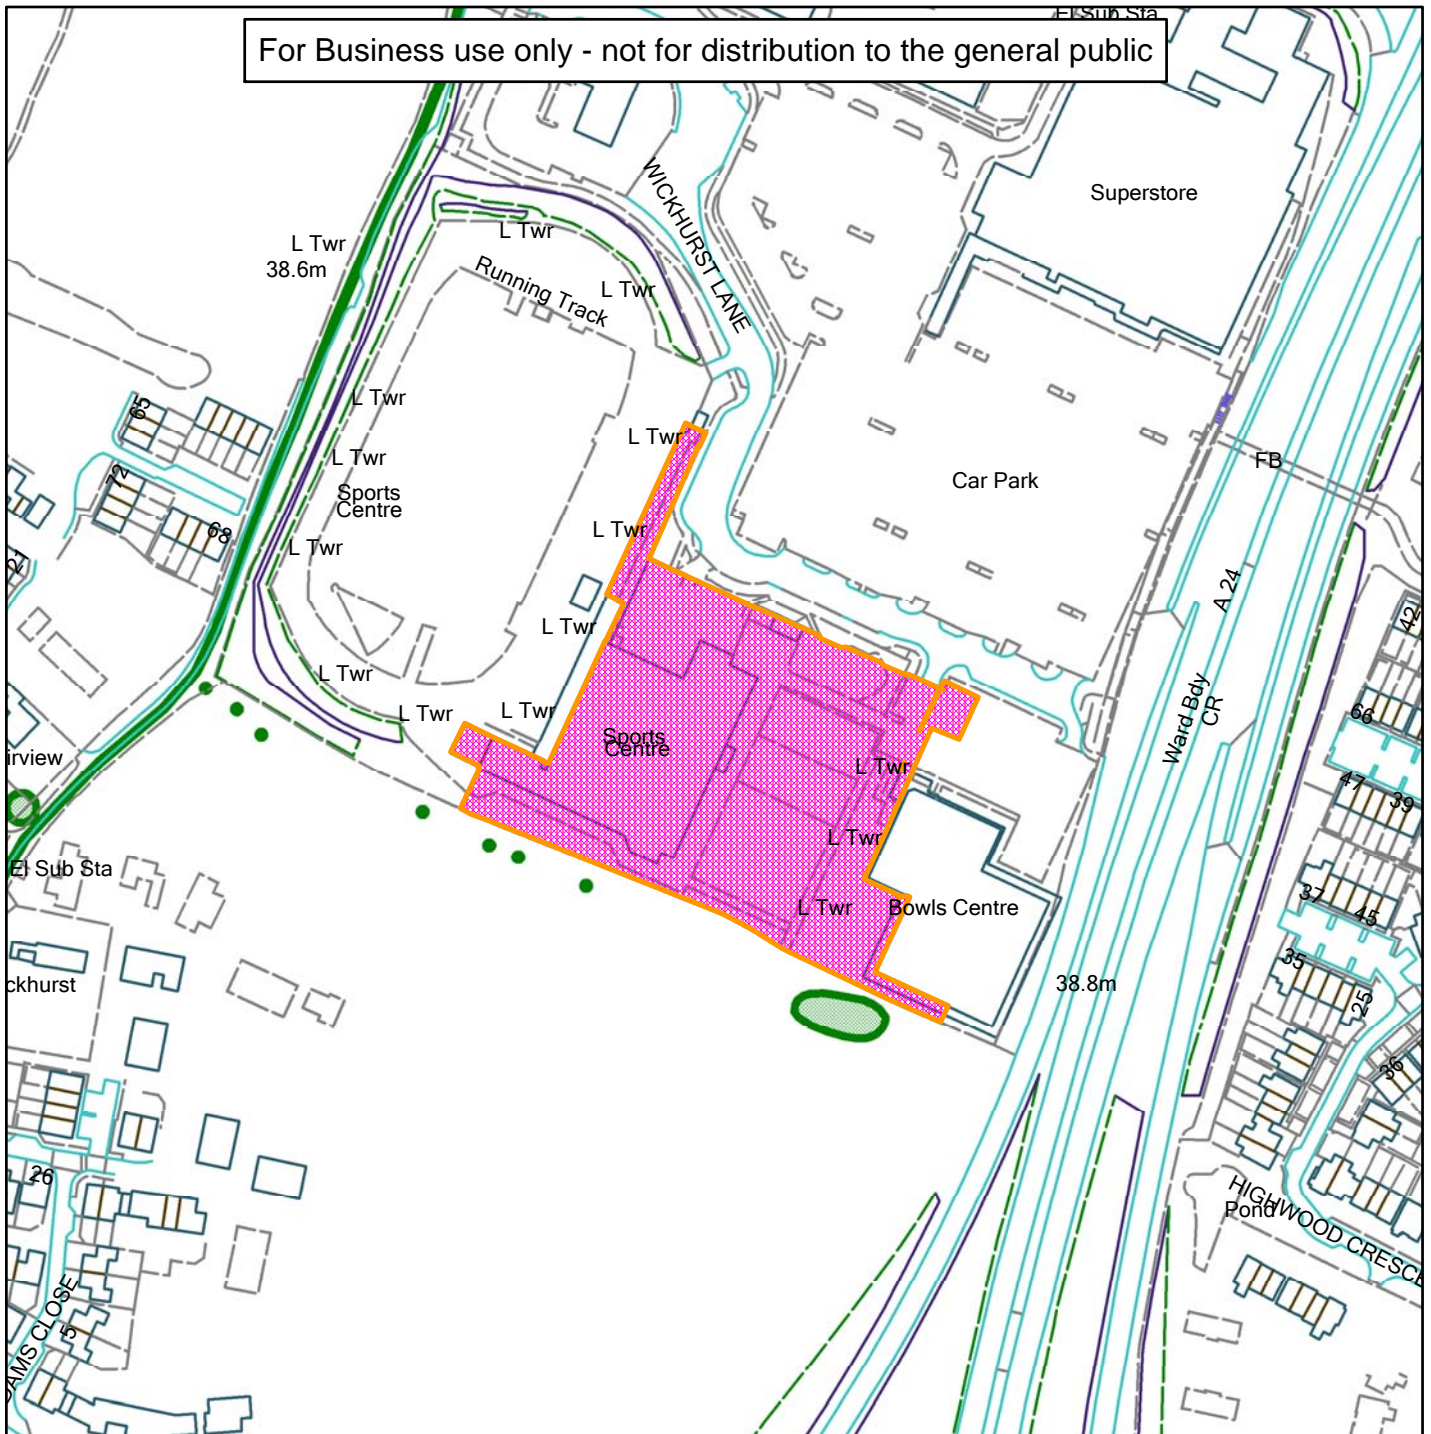

Broadbridge Heath Sports Centre

For Business use only - not for distribution to the general public

Scale: 1:2,500

Reproduced from the Ordnance Survey map with permission of the Controller of Her Majesty's Stationery Office © Crown Copyright 2012.

Unauthorised reproduction infringes Crown Copyright and may lead to prosecution or civil proceedings.

Organisation	Horsham District Council
Department	
Comments	
Date	20/10/2016
MSA Number	100023865